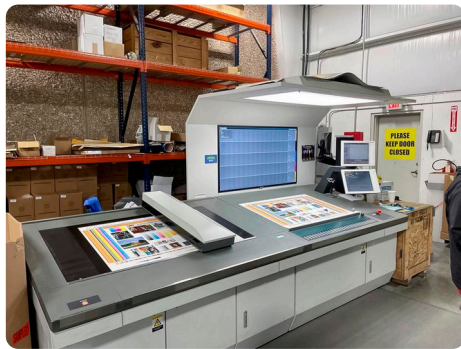

Offer 381928

KOMORI LITHRONE GL 540+C from 2019

5 Color

Offer Details

Offer Number:	381928
Brand:	KOMORI
Model:	Lithrone GL 540+C
Manufacturer	KOMORI
Condition:	Good
Year:	2019
Incoterm:	
Cylinders Condition:	
Under Power:	Yes
Still in production:	Yes
Test possible:	Yes
Complete and in working condition:	Yes
Availability:	
Counter:	98 mio.
Machine number:	
Description:	PDC-SX closed loop printing density control with spectrophotometer and interface with Pre-inking<>KHS-AI Advanced Interface pre-inking system<>KID Komori Info-Service Display<>OEM<>Sentinel Ink Management System<>AMS LED UV 1 lamp EOP<>FAPC automatic plate change<>PQC-S prin quality control<>KMS-IV management system<>Automatic blanket, roller and impression-cylinder washing device<>anilox coater<>Pierry Infra Red dryer<>Powder sprayer

Technical details

Max. paper size	730x1030 mm
Smallest size	360x520 mm
Image area	710x1020 mm
Speed	16500 sheets/h.

Length	10500 mm
Stock thickness	0.6
Colors	5+L
HS Code	84431300

PRICE: Upon request

Images