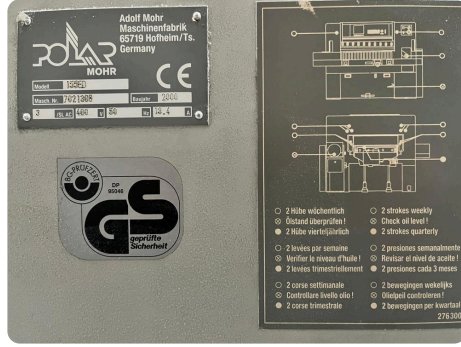

Offer 380806
POLAR 155 ED from 2000
Paper Guillotine

Offer Details

Offer Number:	380806
Brand:	POLAR
Model:	155 ED
Manufacturer:	POLAR
Condition:	Good
Year:	2000
Incoterm:	
Cylinders Condition:	
Under Power:	Yes
Still in production:	Yes
Test possible:	Yes
Complete and in working condition:	Yes
Availability:	
Counter:	
Machine number:	
Description:	Lineal guillotine equipped with Baumann pallet lifter, <>vibrating table with air roller, <>rear loading system, cutting <>unloader TRANSOMAT.<>Airtable<>Side tables

Technical details

Max. cut width	1550 mm
HS Code	84439959 HS Codes Classification of Other

PRICE: Upon request

Images

Adolf Mohr
Maschinenfabrik
65719 Hofheim/Ts.
Germany

POLAR MOHR CE

Model: 3062
Serial No: 7021908