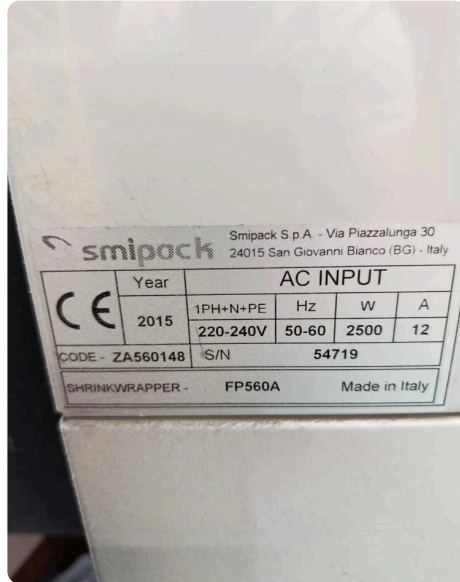

Offer 379688
SMIPACK FP 560A from 2015
Sealing Machines

Offer Details

| | |
|------------------------------------|--|
| Offer Number: | 379688 |
| Brand: | SMIPACK |
| Model: | FP 560A |
| Manufacturer | SMIPACK |
| Condition: | Good |
| Year: | 2015 |
| Incoterm: | EX Works |
| Cylinders Condition: | |
| Under Power: | Yes |
| Still in production: | Yes |
| Test possible: | Yes |
| Complete and in working condition: | Yes |
| Availability: | Immediately |
| Counter: | |
| Machine number: | |
| Description: | SMIPACK - FP560A + T450<>Shrink wrapper with tunnel<>Welding beam 560 x 430mm<>Maximum height packaging product 230 mm<>Maximum film width 600 mm<>Maximum roll Ø 300 mm<>Automatic welding and transport<>Residual wrapping film unwinding<>Suitable for processing polyolefin and LDP film<>Output approx. 600-1200 pcs. per hour depending on products and product size |

Technical details

| | |
|---------------|--|
| Working width | 510x640 mm |
| HS Code | 84433210 HS Codes Classification of Line printer |

PRICE: Upon request

Images

Contact: +49 172-371-8407 Email: